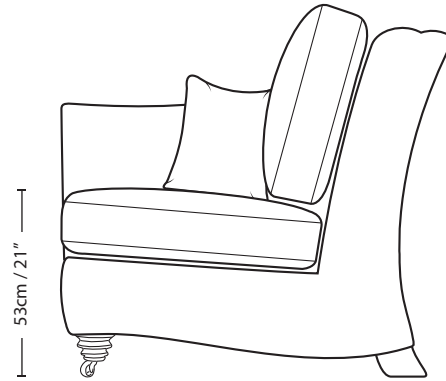

PICASSO

2 SEATER FORMAL CUSHION

18cm / 7" 122cm / 48" 18cm / 7"

69cm / 27"

94cm / 37"

53cm / 21"

92cm / 36"

158cm / 62"

Overall Height	Overall Width	Overall Depth	Arm Height	Back Height of Frame	Seat Height	Arm Width	Inside Width Arm to Arm	Seat Depth to Cushions	Seat Depth no Cushions
94cm / 37"	158cm / 62"	112cm / 44"	69cm / 27"	92cm / 36"	53cm / 21"	18cm / 7"	122cm / 48"	56cm / 22"	76cm / 30"

Seating sizes vary to a great extent and particularly wherever there are soft cushions involved, this is magnified with front of seat to back cushion depths, whilst formal back cushions will vary with age and plumping. It is essential to note that scatter back cushion depths will adjust from which point you measure, overtime and with plumping, the accurate measurement does not exist as it will resize each and every time you enjoy its comfort.