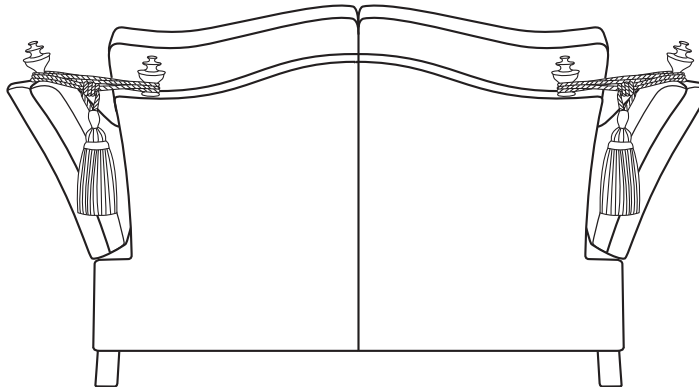

PICASSO

2 SEATER FORMAL CUSHION

18cm / 7" 122cm / 48" 18cm / 7"

69cm / 27"

94cm / 37"

53cm / 21"

92cm / 36"

158cm / 62"

Overall Height	Overall Width	Overall Depth	Arm Height	Back Height of Frame	Seat Height	Arm Width	Inside Width Arm to Arm	Seat Depth to Cushions	Seat Depth no Cushions
94cm / 37"	158cm / 62"	112cm / 44"	69cm / 27"	92cm / 36"	53cm / 21"	18cm / 7"	122cm / 48"	56cm / 22"	76cm / 30"

Seating sizes vary to a great extent and particularly wherever there are soft cushions involved, this is magnified with front of seat to back cushion depths, whilst formal back cushions will vary with age and plumping. It is essential to note that scatter back cushion depths will adjust from which point you measure, overtime and with plumping, the accurate measurement does not exist as it will resize each and every time you enjoy its comfort.