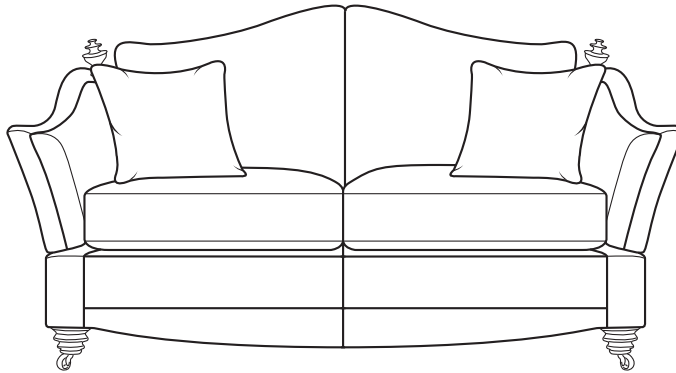

PICASSO

2 SEATER FORMAL CUSHION

18cm / 7" 122cm / 48" 18cm / 7"

69cm / 27"

94cm / 37"

53cm / 21"

92cm / 36"

158cm / 62"

Overall Height	Overall Width	Overall Depth	Arm Height	Back Height of Frame	Seat Height	Arm Width	Inside Width Arm to Arm	Seat Depth to Cushions	Seat Depth no Cushions
94cm / 37"	158cm / 62"	112cm / 44"	69cm / 27"	92cm / 36"	53cm / 21"	18cm / 7"	122cm / 48"	56cm / 22"	76cm / 30"

Seating sizes vary to a great extent and particularly wherever there are soft cushions involved, this is magnified with front of seat to back cushion depths, whilst formal back cushions will vary with age and plumping. It is essential to note that scatter back cushion depths will adjust from which point you measure, overtime and with plumping, the accurate measurement does not exist as it will resize each and every time you enjoy its comfort.