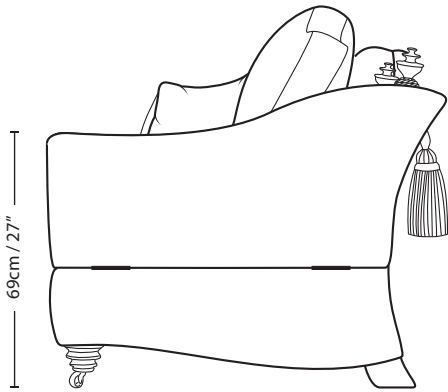

PICASSO

2 SEATER FORMAL CUSHION

18cm / 7" 122cm / 48" 18cm / 7"

69cm / 27"

94cm / 37"

53cm / 21"

92cm / 36"

158cm / 62"

Overall Height	Overall Width	Overall Depth	Arm Height	Back Height of Frame	Seat Height	Arm Width	Inside Width Arm to Arm	Seat Depth to Cushions	Seat Depth no Cushions
94cm / 37"	158cm / 62"	112cm / 44"	69cm / 27"	92cm / 36"	53cm / 21"	18cm / 7"	122cm / 48"	56cm / 22"	76cm / 30"

Seating sizes vary to a great extent and particularly wherever there are soft cushions involved, this is magnified with front of seat to back cushion depths, whilst formal back cushions will vary with age and plumping. It is essential to note that scatter back cushion depths will adjust from which point you measure, overtime and with plumping, the accurate measurement does not exist as it will resize each and every time you enjoy its comfort.